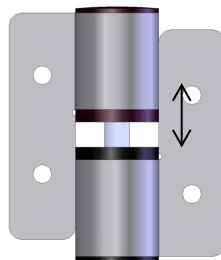

TECHNICAL DATA

K-900-300G

**BARRIER-FREE LEFT DOOR KIT CONCEALED
SS HINGES (3) (L.H.)**

Part	Description	Qty
900-101	Stainless steel door keeper	1
900-102	Plastic backplate	1
900-103	Cover plate	1
900-105	Latch with bumper	1
900-107	Rubber bumper	2
900-233	Stainless steel clothes hook	1
900-011	Concealed SS hinges (3) (R.H.)	1
900-111	Stainless steel door handle	1
900-113	Stainless steel door handle with bumper	1
99314-012	Tamperproof stainless steel screw #14 x 1/2"	14
99310-034	Tamperproof stainless steel screw #10 x 3/4"	6
99310-058	Tamperproof stainless steel screw #10 x 5/8"	10
900-106	Spring	1

↔ Unidirectional pattern finish

Parts:

900-102

900-103

900-105

SATIN FINISH

* TORX T27

* 99310-058

* 99310-034

* 99314-012

900-101

900-106

900-107

900-233

900-011
(Former 202-011)

900-111