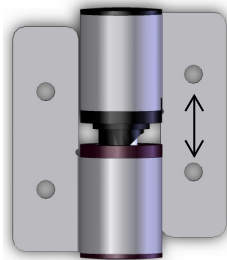

TECHNICAL DATA

K-900-300G

**BARRIER-FREE LEFT DOOR KIT CONCEALED
SS HINGES (3) (L.H.)**

Part	Description	Qty
900-101	Stainless steel door keeper	1
900-102	Plastic backplate	1
900-103	Cover plate	1
900-105	Latch with bumper	1
900-107	Rubber bumper	2
900-233	Stainless steel clothes hook	1
900-011	Concealed SS hinges (3) (R.H.)	1
900-111	Stainless steel door handle	1
900-113	Stainless steel door handle with bumper	1
99314-012	Tamperproof stainless steel screw #14 x 1/2"	14
99310-034	Tamperproof stainless steel screw #10 x 3/4"	6
99310-058	Tamperproof stainless steel screw #10 x 5/8"	10
900-106	Spring	1

↔ Unidirectional pattern finish

Parts:

900-102

900-103

900-105

SATIN FINISH

* TORX T27

* 99310-058

* 99310-034

* 99314-012

900-101

900-106

900-107

900-233

900-011
(Former 202-011)

900-111