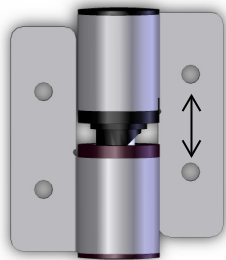

TECHNICAL DATA

K-900-300G

**BARRIER-FREE LEFT DOOR KIT CONCEALED
SS HINGES (3) (L.H.)**

Part	Description	Qty
900-101	Stainless steel door keeper	1
900-102	Plastic backplate	1
900-103	Cover plate	1
900-105	Latch with bumper	1
900-107	Rubber bumper	2
900-233	Stainless steel clothes hook	1
900-011	Concealed SS hinges (3) (R.H.)	1
900-111	Stainless steel door handle	1
900-113	Stainless steel door handle with bumper	1
99314-012	Tamperproof stainless steel screw #14 x 1/2"	14
99310-034	Tamperproof stainless steel screw #10 x 3/4"	6
99310-058	Tamperproof stainless steel screw #10 x 5/8"	10
900-106	Spring	1

↔ Unidirectional pattern finish

Parts:

900-102

900-103

900-105

SATIN FINISH

* TORX T27

* 99310-058

* 99310-034

* 99314-012

900-101

900-106

900-107

900-233

900-011
(Former 202-011)

900-111