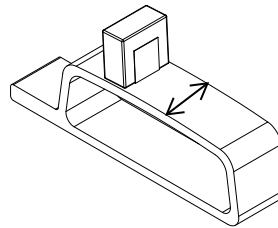

TECHNICAL DATA

K-900-300G

**BARRIER-FREE LEFT DOOR KIT CONCEALED
SS HINGES (3) (L.H.)**

Part	Description	Qty
900-101	Stainless steel door keeper	1
900-102	Plastic backplate	1
900-103	Cover plate	1
900-105	Latch with bumper	1
900-107	Rubber bumper	2
900-233	Stainless steel clothes hook	1
900-011	Concealed SS hinges (3) (R.H.)	1
900-111	Stainless steel door handle	1
900-113	Stainless steel door handle with bumper	1
99314-012	Tamperproof stainless steel screw #14 x 1/2"	14
99310-034	Tamperproof stainless steel screw #10 x 3/4"	6
99310-058	Tamperproof stainless steel screw #10 x 5/8"	10
900-106	Spring	1

↔ Unidirectional pattern finish

Parts:

900-102

900-103

900-105

SATIN FINISH

* TORX T27

* 99310-058