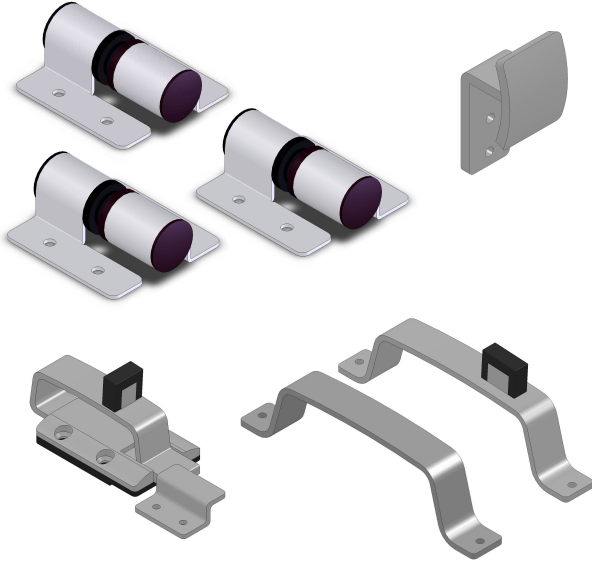

TECHNICAL DATA

K-900-300G

**BARRIER-FREE LEFT DOOR KIT CONCEALED
SS HINGES (3) (L.H.)**

Part	Description	Qty
900-101	Stainless steel door keeper	1
900-102	Plastic backplate	1
900-103	Cover plate	1
900-105	Latch with bumper	1
900-107	Rubber bumper	2
900-233	Stainless steel clothes hook	1
900-011	Concealed SS hinges (3) (R.H.)	1
900-111	Stainless steel door handle	1
900-113	Stainless steel door handle with bumper	1
99314-012	Tamperproof stainless steel screw #14 x 1/2"	14
99310-034	Tamperproof stainless steel screw #10 x 3/4"	6
99310-058	Tamperproof stainless steel screw #10 x 5/8"	10
900-106	Spring	1

↔ Unidirectional pattern finish

Parts:

900-102

900-103

900-105

SATIN FINISH

* TORX T27

* 99310-058