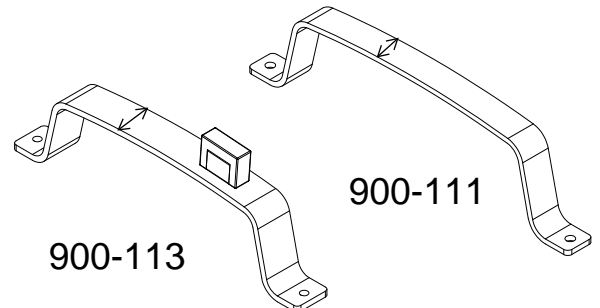

TECHNICAL DATA

K-900-300G

**BARRIER-FREE LEFT DOOR KIT CONCEALED
SS HINGES (3) (L.H.)**

Part	Description	Qty
900-101	Stainless steel door keeper	1
900-102	Plastic backplate	1
900-103	Cover plate	1
900-105	Latch with bumper	1
900-107	Rubber bumper	2
900-233	Stainless steel clothes hook	1
900-011	Concealed SS hinges (3) (R.H.)	1
900-111	Stainless steel door handle	1
900-113	Stainless steel door handle with bumper	1
99314-012	Tamperproof stainless steel screw #14 x 1/2"	14
99310-034	Tamperproof stainless steel screw #10 x 3/4"	6
99310-058	Tamperproof stainless steel screw #10 x 5/8"	10
900-106	Spring	1

* 99310-034

* 99314-012

900-101

900-106

900-107

900-233

900-011
(Former 202-011)

900-111