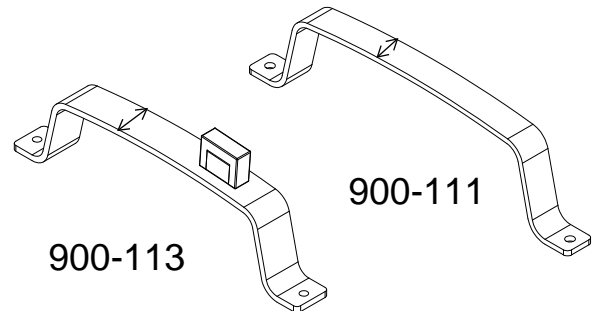

TECHNICAL DATA

K-900-300D

**BARRIER-FREE RIGHT DOOR KIT CONCEALED
SS HINGES (3) (R.H.)**

Part	Description	Qty
900-101	Stainless steel door keeper	1
900-102	Plastic backplate	1
900-103	Cover plate	1
900-105	Latch with bumper	1
900-107	Rubber bumper	2
900-233	Stainless steel clothes hook	1
900-010	Concealed SS hinges (3) (L.H.)	1
900-111	Stainless steel door handle	1
900-113	Stainless steel door handle with bumper	1
99314-012	Tamperproof stainless steel screw #14 x 1/2"	14
99310-034	Tamperproof stainless steel screw #10 x 3/4"	6
99310-058	Tamperproof stainless steel screw #10 x 5/8"	10
900-106	Spring	1

* 99310-034

* 99314-012

900-101

900-106

900-107

900-233

900-010
(Former 202-010)

900-111