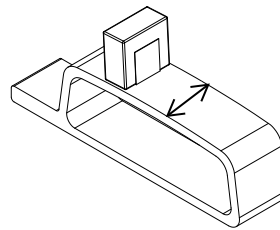

TECHNICAL DATA

K-900-300D

**BARRIER-FREE RIGHT DOOR KIT CONCEALED
SS HINGES (3) (R.H.)**

Part	Description	Qty
900-101	Stainless steel door keeper	1
900-102	Plastic backplate	1
900-103	Cover plate	1
900-105	Latch with bumper	1
900-107	Rubber bumper	2
900-233	Stainless steel clothes hook	1
900-010	Concealed SS hinges (3) (L.H.)	1
900-111	Stainless steel door handle	1
900-113	Stainless steel door handle with bumper	1
99314-012	Tamperproof stainless steel screw #14 x 1/2"	14
99310-034	Tamperproof stainless steel screw #10 x 3/4"	6
99310-058	Tamperproof stainless steel screw #10 x 5/8"	10
900-106	Spring	1

Unidirectional pattern finish

Parts:

900-102

900-103

900-105

SATIN FINISH

* TORK T27

* 99310-058