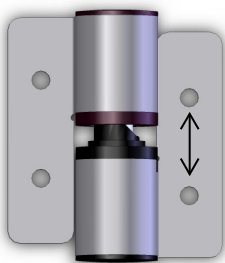

TECHNICAL DATA

K-900-300D

**BARRIER-FREE RIGHT DOOR KIT CONCEALED
SS HINGES (3) (R.H.)**

Part	Description	Qty
900-101	Stainless steel door keeper	1
900-102	Plastic backplate	1
900-103	Cover plate	1
900-105	Latch with bumper	1
900-107	Rubber bumper	2
900-233	Stainless steel clothes hook	1
900-010	Concealed SS hinges (3) (L.H.)	1
900-111	Stainless steel door handle	1
900-113	Stainless steel door handle with bumper	1
99314-012	Tamperproof stainless steel screw #14 x 1/2"	14
99310-034	Tamperproof stainless steel screw #10 x 3/4"	6
99310-058	Tamperproof stainless steel screw #10 x 5/8"	10
900-106	Spring	1

Unidirectional pattern finish

Parts:

900-102

900-103

900-105

SATIN FINISH

* TORK T27

* 99310-058

* 99310-034

* 99314-012

900-101

900-106

900-107

900-233

900-010
(Former 202-010)

900-111