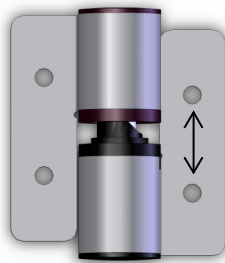

TECHNICAL DATA

K-900-300D

**BARRIER-FREE RIGHT DOOR KIT CONCEALED
SS HINGES (3) (R.H.)**

Part	Description	Qty
900-101	Stainless steel door keeper	1
900-102	Plastic backplate	1
900-103	Cover plate	1
900-105	Latch with bumper	1
900-107	Rubber bumper	2
900-233	Stainless steel clothes hook	1
900-010	Concealed SS hinges (3) (L.H.)	1
900-111	Stainless steel door handle	1
900-113	Stainless steel door handle with bumper	1
99314-012	Tamperproof stainless steel screw #14 x 1/2"	14
99310-034	Tamperproof stainless steel screw #10 x 3/4"	6
99310-058	Tamperproof stainless steel screw #10 x 5/8"	10
900-106	Spring	1

Unidirectional pattern finish

Parts:

900-102

900-103

900-105

SATIN FINISH

* TORK T27

* 99310-058

* 99310-034

* 99314-012

900-101

900-106

900-107

900-233

900-010
(Former 202-010)

900-111