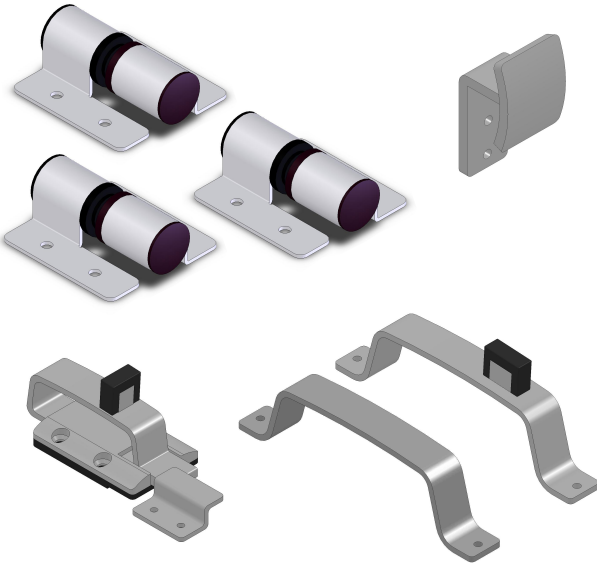

TECHNICAL DATA

K-900-300D

**BARRIER-FREE RIGHT DOOR KIT CONCEALED
SS HINGES (3) (R.H.)**

Part	Description	Qty
900-101	Stainless steel door keeper	1
900-102	Plastic backplate	1
900-103	Cover plate	1
900-105	Latch with bumper	1
900-107	Rubber bumper	2
900-233	Stainless steel clothes hook	1
900-010	Concealed SS hinges (3) (L.H.)	1
900-111	Stainless steel door handle	1
900-113	Stainless steel door handle with bumper	1
99314-012	Tamperproof stainless steel screw #14 x 1/2"	14
99310-034	Tamperproof stainless steel screw #10 x 3/4"	6
99310-058	Tamperproof stainless steel screw #10 x 5/8"	10
900-106	Spring	1

Unidirectional pattern finish

Parts:

900-102

900-103

900-105

SATIN FINISH

* TORK T27

* 99310-058