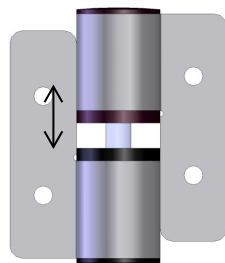

TECHNICAL DATA

K-900-300D

**BARRIER-FREE RIGHT DOOR KIT CONCEALED
SS HINGES (3) (R.H.)**

Part	Description	Qty
900-101	Stainless steel door keeper	1
900-102	Plastic backplate	1
900-103	Cover plate	1
900-105	Latch with bumper	1
900-107	Rubber bumper	2
900-233	Stainless steel clothes hook	1
900-010	Concealed SS hinges (3) (L.H.)	1
900-111	Stainless steel door handle	1
900-113	Stainless steel door handle with bumper	1
99314-012	Tamperproof stainless steel screw #14 x 1/2"	14
99310-034	Tamperproof stainless steel screw #10 x 3/4"	6
99310-058	Tamperproof stainless steel screw #10 x 5/8"	10
900-106	Spring	1

Unidirectional pattern finish

Parts:

900-102

900-103

900-105

SATIN FINISH

* TORK T27

* 99310-058

* 99310-034

* 99314-012

900-101

900-106

900-107

900-233

900-010
(Former 202-010)

900-111