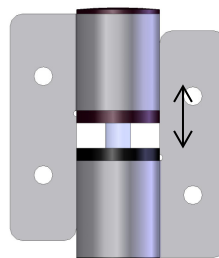

TECHNICAL DATA  
**K-900-200D**

**RIGHT DOOR KIT CONCEALED SS HINGES (3) (R.H.)**

Part	Description	Qty
900-101	Stainless steel door keeper	1
900-102	Plastic backplate	1
900-103	Cover plate	1
900-105	Latch with bumper	1
900-107	Rubber bumper	2
900-233	Stainless steel clothes hook	1
900-011	Concealed SS hinges (3) (R.H.)	1
99314-012	Tamperproof stainless steel screw #14 x 1/2"	14
99310-034	Tamperproof stainless steel screw #10 x 3/4"	6
99310-058	Tamperproof stainless steel screw #10 x 5/8"	6
900-106	Spring	1

↔ Unidirectional pattern finish

Parts:

**SATIN FINISH**

\* TORK T27

900-102

900-103

900-105

\* 99310-058

900-101

900-106

900-107

\* 99310-034

900-233

\* 99314-012

900-011  
(Former 202-011)