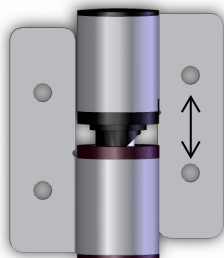

TECHNICAL DATA  
**K-900-200D**

**RIGHT DOOR KIT CONCEALED SS HINGES (3) (R.H.)**

Part	Description	Qty
900-101	Stainless steel door keeper	1
900-102	Plastic backplate	1
900-103	Cover plate	1
900-105	Latch with bumper	1
900-107	Rubber bumper	2
900-233	Stainless steel clothes hook	1
900-011	Concealed SS hinges (3) (R.H.)	1
99314-012	Tamperproof stainless steel screw #14 x 1/2"	14
99310-034	Tamperproof stainless steel screw #10 x 3/4"	6
99310-058	Tamperproof stainless steel screw #10 x 5/8"	6
900-106	Spring	1

↔ Unidirectional pattern finish

Parts:

**SATIN FINISH**

\* TORK T27

900-102

900-103

900-105

\* 99310-058

900-101

900-106

900-107

\* 99310-034

900-233

\* 99314-012

900-011  
(Former 202-011)