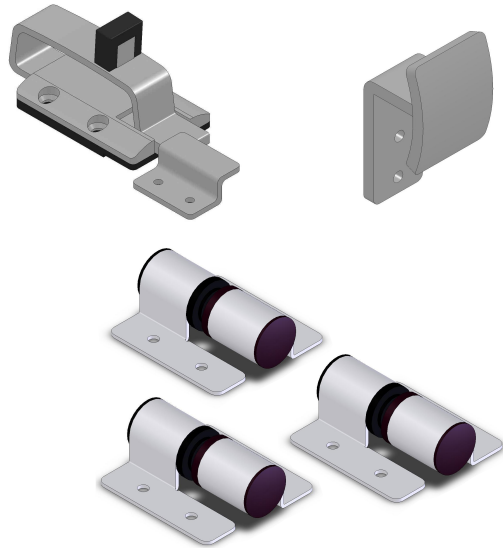

TECHNICAL DATA  
**K-900-200D**

**RIGHT DOOR KIT CONCEALED SS HINGES (3) (R.H.)**

Part	Description	Qty
900-101	Stainless steel door keeper	1
900-102	Plastic backplate	1
900-103	Cover plate	1
900-105	Latch with bumper	1
900-107	Rubber bumper	2
900-233	Stainless steel clothes hook	1
900-011	Concealed SS hinges (3) (R.H.)	1
99314-012	Tamperproof stainless steel screw #14 x 1/2"	14
99310-034	Tamperproof stainless steel screw #10 x 3/4"	6
99310-058	Tamperproof stainless steel screw #10 x 5/8"	6
900-106	Spring	1

↔ Unidirectional pattern finish

Parts:

**SATIN FINISH**

\* TORK T27

900-102

900-103

900-105

\* 99310-058