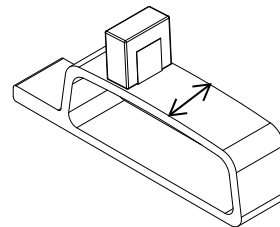

TECHNICAL DATA  
**K-900-200D**

**RIGHT DOOR KIT CONCEALED SS HINGES (3) (R.H.)**

Part	Description	Qty
900-101	Stainless steel door keeper	1
900-102	Plastic backplate	1
900-103	Cover plate	1
900-105	Latch with bumper	1
900-107	Rubber bumper	2
900-233	Stainless steel clothes hook	1
900-011	Concealed SS hinges (3) (R.H.)	1
99314-012	Tamperproof stainless steel screw #14 x 1/2"	14
99310-034	Tamperproof stainless steel screw #10 x 3/4"	6
99310-058	Tamperproof stainless steel screw #10 x 5/8"	6
900-106	Spring	1

↔ Unidirectional pattern finish

Parts:

**SATIN FINISH**

\* TORK T27

900-102

900-103

900-105

\* 99310-058