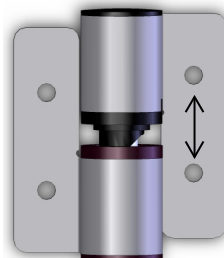

TECHNICAL DATA  
**K-900-200D**

**RIGHT DOOR KIT CONCEALED SS HINGES (3) (R.H.)**

Part	Description	Qty
900-101	Stainless steel door keeper	1
900-102	Plastic backplate	1
900-103	Cover plate	1
900-105	Latch with bumper	1
900-107	Rubber bumper	2
900-233	Stainless steel clothes hook	1
900-011	Concealed SS hinges (3) (R.H.)	1
99314-012	Tamperproof stainless steel screw #14 x 1/2"	14
99310-034	Tamperproof stainless steel screw #10 x 3/4"	6
99310-058	Tamperproof stainless steel screw #10 x 5/8"	6
900-106	Spring	1

↔ Unidirectional pattern finish

Parts:

**SATIN FINISH**

\* TORK T27

900-102

900-103

900-105

\* 99310-058

900-101

900-106

900-107

\* 99310-034

900-233

\* 99314-012

900-011  
(Former 202-011)