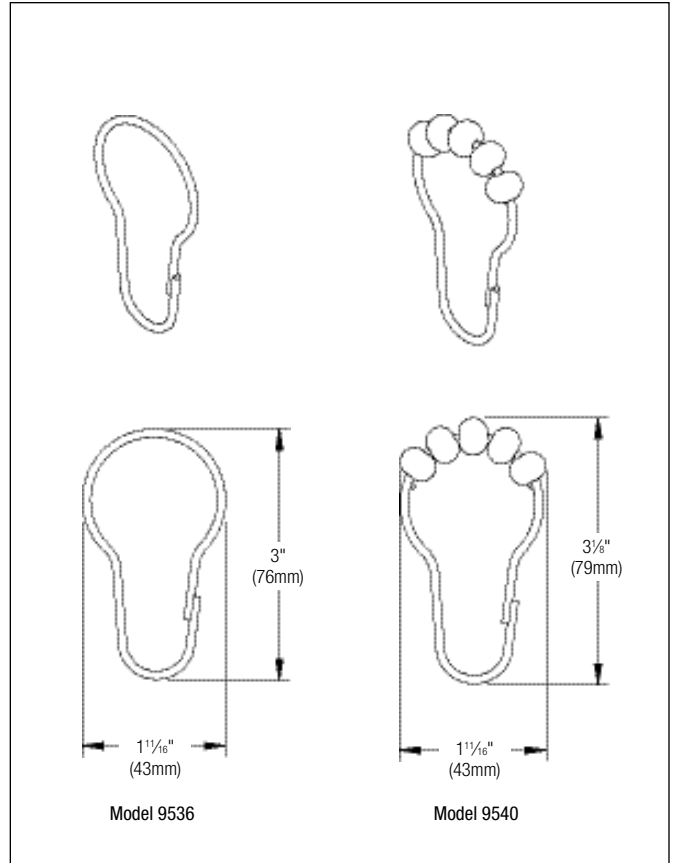

A WATTS Brand

9536, 9540 Shower Curtain Hook

- ☑ Model 9536 – Shower Curtain Hook **Bradex**®
- ☑ Model 9540 – Shower Curtain Hook with Rollers **Bradex**®

Product Materials

Model 9536 Shower Curtain Hook: stainless steel spring wire with snap fastener. Can be used with 1" and 1¼" diameter curtain rods.

Model 9540 Shower Curtain Hook with Rollers: stainless steel wire with snap fastener. Rollers are brass with nickel plating. Five rollers per hook. Can be used with 1" and 1¼" diameter curtain rods.

Orders composed of products indicated as **Bradex**® will be available to ship in three days after receipt of order at the factory. There is no pricing penalty for this service from Bradley.