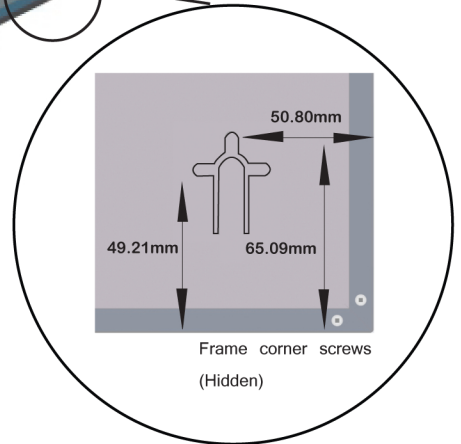

**SECURITY MIRROR
INDUSTRIES LIMITED**

STAINLESS STEEL
CHANNEL FRAMED MIRROR

SERIES 850

FEATURES

Mirror is protected with a 3/16" (4.76mm) non moisture absorbent shock resistant primary back. This material will not absorb or retain moisture and cushions the mirror by absorbing shocks. The secondary back is of 0.37" (.94mm) satin coat steel.

Three way keyhole slots, for either vertical or horizontal mounting, together with theft resistant clips assure a vandal resistant secure wall mounting.

INSTRUCTIONS

1. Mark on wall, and drill.

2. Clover Leaf tab will push in as mirror is pushed against screw in wall.

3. Once Mirror is against wall, push mirror down or sideways. Tab will then spring up to stop head of screw from coming back out of slot.