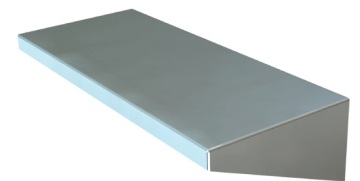

## CHANNEL FRAME

One piece frame formed of 3/8" (9.53mm) X 1/2" (12.7mm) X 3/8" (9.53mm) type T430 BA stainless steel. Frame has square, tightly mitered corners, with unique concealed screw fixings to ensure easy field mirror replacement. Plastic protective coating placed on frame.

## MIRROR

No.1 selected polished 5 mm float glass with chemically deposited silver, electrolytically copper plated followed by a heavy coating of tough elastic paint. Mirrors conforming to GSB 12-GD5A Type B and guaranteed against silver spoilage for a period of ten years.

## STOCK SIZES \*

Width	Height
16" (406mm)	24" (609mm)
16" (406mm)	30" (761mm)
18" (457mm)	24" (609mm)
18" (457mm)	30" (761mm)
18" (457mm)	36" (914mm)
24" (609mm)	30" (761mm)
24" (609mm)	36" (914mm)

\* Custom Sizes Available

## GLAZING OPTIONS

- Acrylic Mirror
- Tempered Mirror
- Laminated Mirror
- Stainless Steel Mirror
- 6mm Mirror

\*BACK

A stainless steel shelf, 5" (127mm) deep is available for separate mounting below all mirrors.