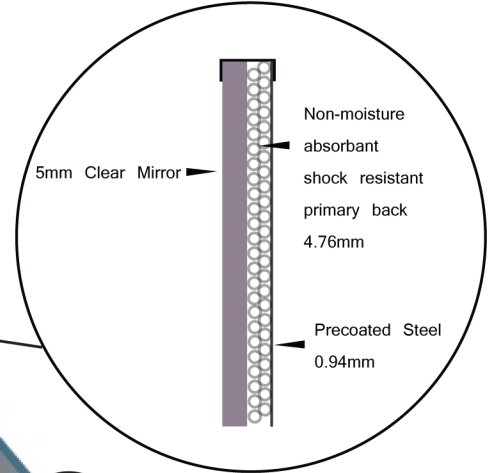

**SECURITY MIRROR
INDUSTRIES LIMITED**

STAINLESS STEEL
CHANNEL FRAMED MIRROR

SERIES 850

FEATURES

Mirror is protected with a 3/16" (4.76mm) non moisture absorbent shock resistant primary back. This material will not absorb or retain moisture and cushions the mirror by absorbing shocks. The secondary back is of 0.37" (.94mm) satin coat steel.

Three way keyhole slots, for either vertical or horizontal mounting, together with theft resistant clips assure a vandal resistant secure wall mounting.

INSTRUCTIONS

1. Mark on wall, and drill.

2. Clover Leaf tab will push in as mirror is pushed against screw in wall.

3. Once Mirror is against wall, push mirror down or sideways. Tab will then spring up to stop head of screw from coming back out of slot.