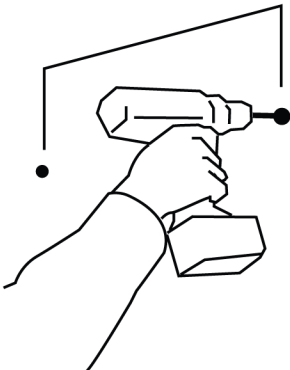

INSTRUCTIONS

1. Mark on wall, and drill.