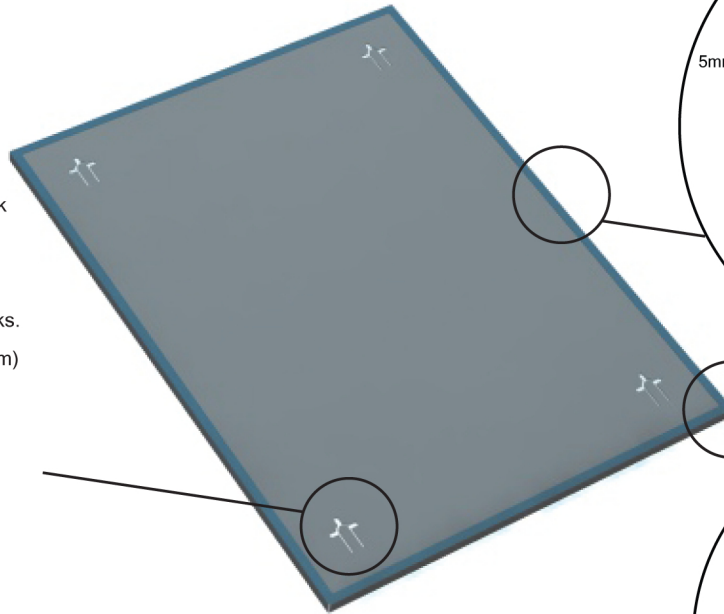

**SECURITY MIRROR
INDUSTRIES LIMITED**

STAINLESS STEEL
CHANNEL FRAMED MIRROR

SERIES 850

FEATURES

Mirror is protected with a 3/16" (4.76mm) non moisture absorbent shock resistant primary back. This material will not absorb or retain moisture and cushions the mirror by absorbing shocks. The secondary back is of 0.37" (.94mm) satin coat steel.

Three way keyhole slots, for either vertical or horizontal mounting, together with theft resistant clips assure a vandal resistant secure wall mounting.

INSTRUCTIONS

1. Mark on wall, and drill.

2. Clover Leaf tab will push in as mirror is pushed against screw in wall.

3. Once Mirror is against wall, push mirror down or sideways. Tab will then spring up to stop head of screw from coming back out of slot.