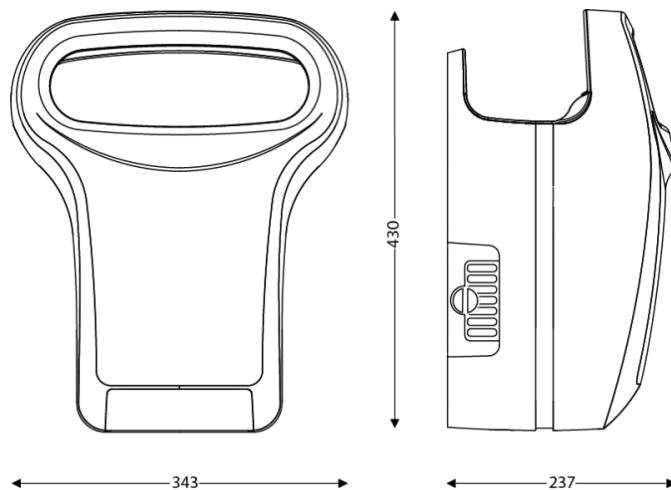

EXP'AIR automatic white

SPECIFICATIONS

Material	Aluminum
Colour	White
Water tray	Yes
Water tray capacity (mL)	600.0000
Drain connection	Optional
Drying time (s)	10-15s
Sound level (dB) (1m in front of the appliance)	75
Outlet air speed (m/s)	600
Air flow rate (m³/h)	140
Air outlet temperature (°C)	40
Safety in case of malfunction	Yes
Filter	Copper filter
Vandal-safe	Yes
Antibacterial treatment	Yes
Drying zone lighting	Yes

DIMENSIONS

Height (mm)	430
Width (mm)	343
Depth (mm)	237
Weight (kg)	6.9400

BOX DIMENSIONS

Height (mm)	240
Width (mm)	360
Depth (mm)	490
Weight (kg)	8.0100

TECHNICAL DRAWING

RECOMMENDED INSTALLATION HEIGHTS