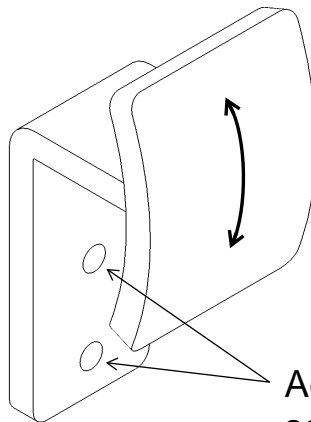

TECHNICAL DATA  
**K-900-233**  
HOOK

Part	Description	Qty
900-233	Stainless steel clothes hook	1
99310-058	Tamperproof stainless steel screw #10 x 5/8"	2

Unidirectional pattern finish

Part:

**SATIN FINISH**

99310-058

900-233

Adjust holes for  
screw #10