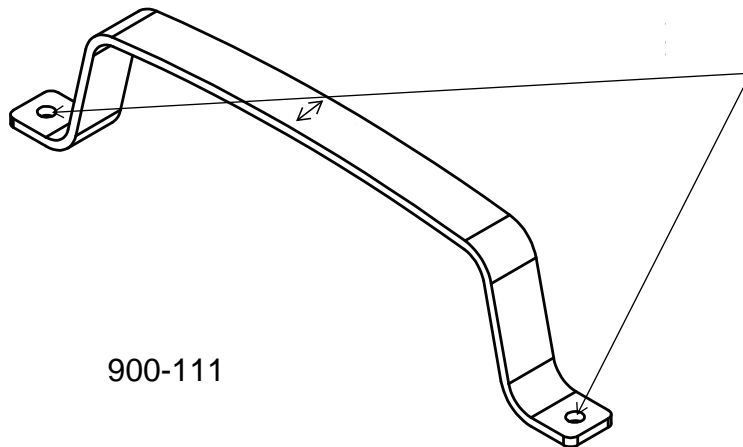

TECHNICAL DATA  
**K-900-111**  
DOOR PULL

Part	Description	Qty
900-111	Stainless steel door handle	1
99310-058	Tamperproof stainless steel screw #10 x 5/8"	2

Unidirectional pattern finish

Part:

**SATIN FINISH**

99310-058

Adjust holes for  
screw #10

900-111