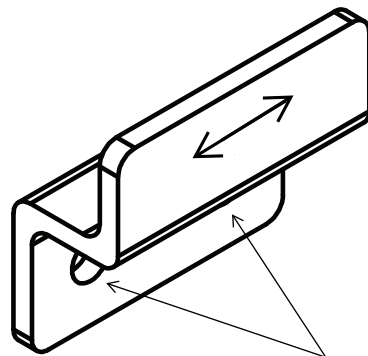

TECHNICAL DATA
K-900-101
KEEPER

Part	Description	Qty
900-101	Stainless steel door keeper	1
99310-058	Tamperproof stainless steel screw #10 x 5/8"	2

↔ Unidirectional pattern finish

Part:

SATIN FINISH

99310-058

900-101

Adjust holes for
screw #10