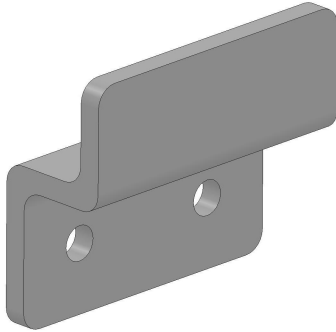

TECHNICAL DATA
K-900-101
KEEPER

Part	Description	Qty
900-101	Stainless steel door keeper	1
99310-058	Tamperproof stainless steel screw #10 x 5/8"	2

↔ Unidirectional pattern finish

Part:

SATIN FINISH

99310-058

900-101

Adjust holes for
screw #10