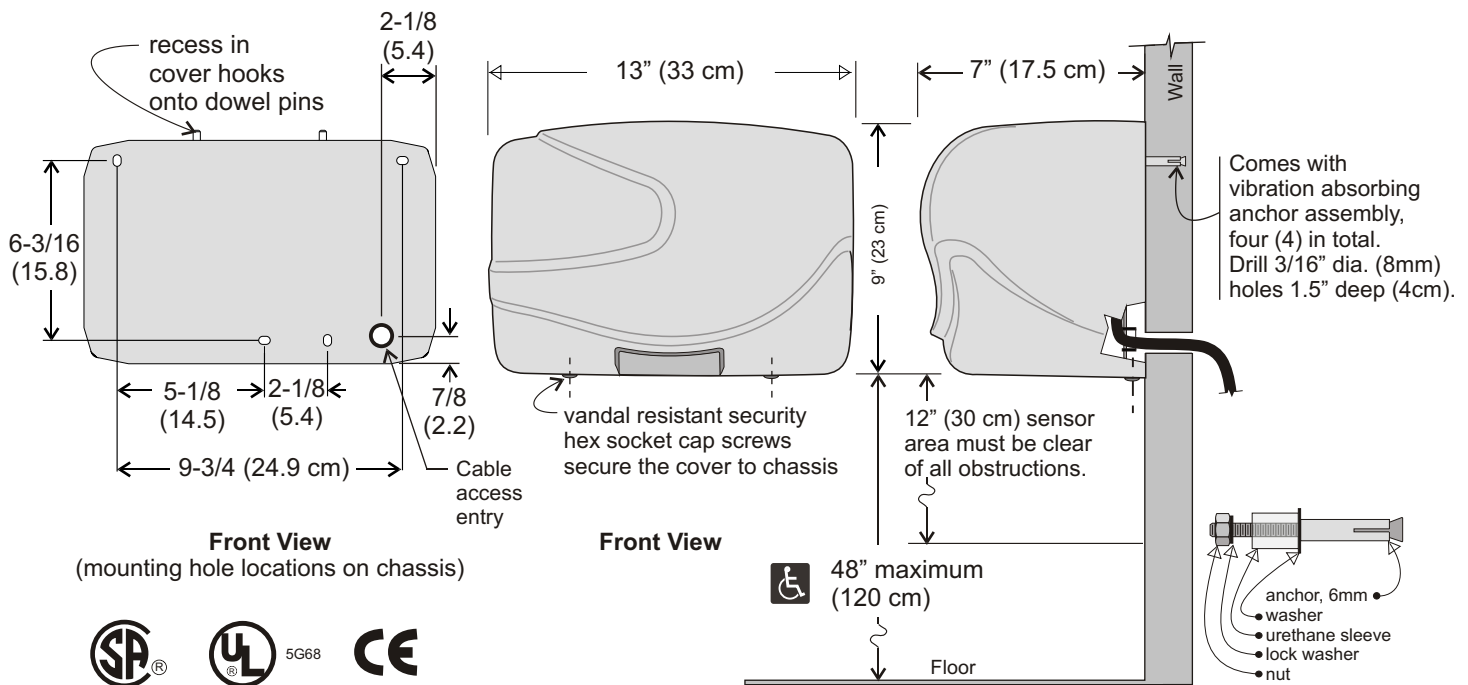

## Auto Air® hand dryer

**Code 1187:** Hands free hand dryer, white finish, 120 volt

**Code 1187-1:** Hands free hand dryer, white finish, 220 volt

Overall dimensions in inches, (centimeters in brackets).

## Specifications

- Materials:** • Cast aluminum in painted or chrome plated finish.
- Specifications:** • Approximately 20 second drying time.  
**Voltage:** 120 volts, 220 volts (220 volt can be run on 208 volt 50-60 hz).  
**Power consumption:** 2200 Watts. **Sound level:** 61-67 db. Brushless 100 watt 3,450 rpm motor.  
**Wind measure:** 161 cfm, (274 m<sup>3</sup>/h). **Wind velocity:** (16.5m/sec).
- Features:** • Sensitive distance of sensor: 4-12" (10-30 cm). Touch free sensor is activated when hands are placed within the set range under spout. There is a .6 sec delay for on and a 2 second delay for off. The power will be cut off automatically in cases of irregular use over 120 seconds, sensor will reset during normal use. Sensor is 100% moisture proof.
- Warranty:** • Complete 5 years from date of purchase.
- Maintenance:** • **Exterior:** Unit may be cleaned with soap and water or approved cleaning products/sanitizers.  
 • **Interior:** Motor assembly and all working parts must be kept clean from excessive dirt/dust and any form of foreign debris.  
 Failure to maintain unit may reduce performance and result in void of warranty.
- Shipping weight:** 6.4 kg
- Installation:** Installation: Insure when mounted that dryer is 12" (30cm) above any fixed or movable objects. For unrestricted access insure bottom of dryer does not exceed 48" (120 cm) from floor. Four threaded mounting anchors and hole location template provided.